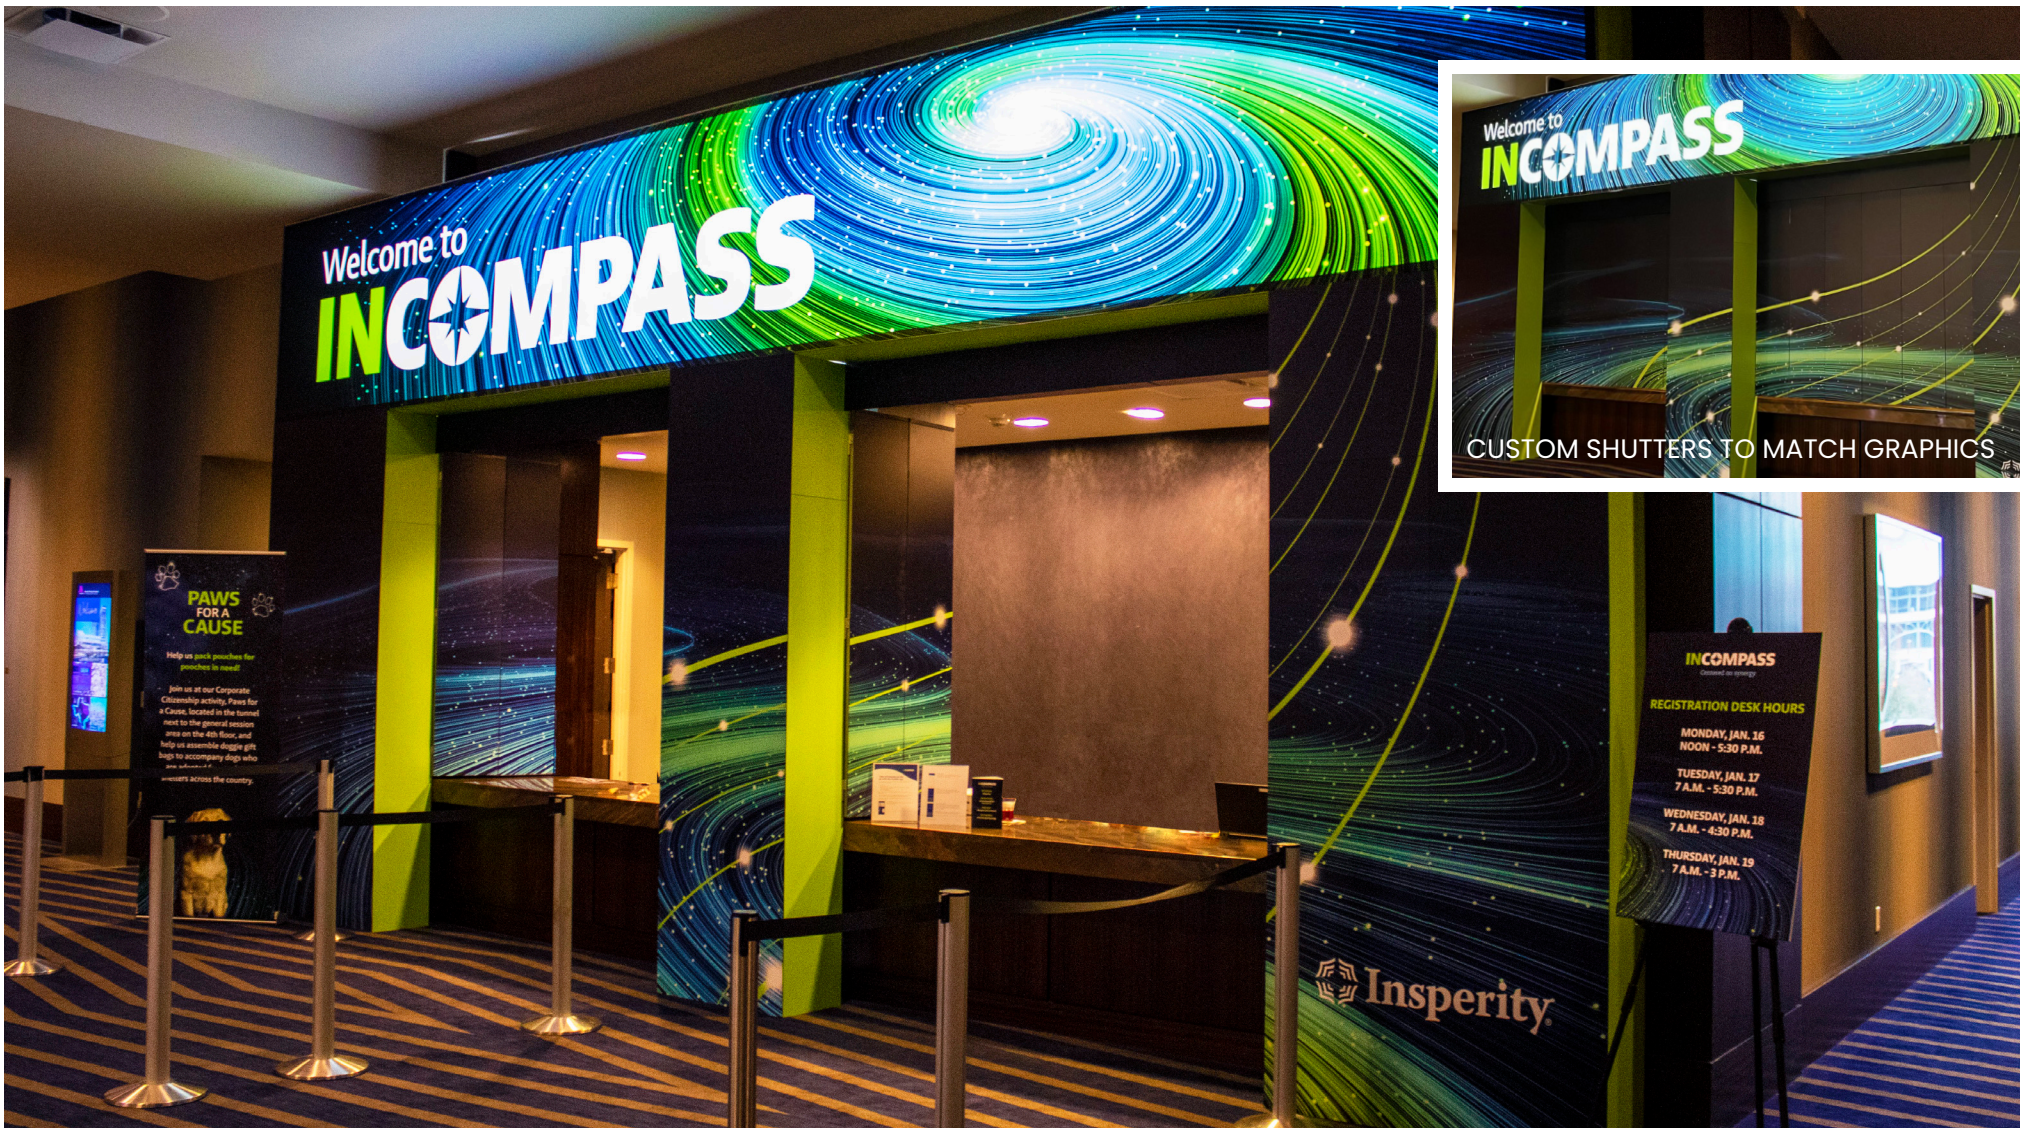

INCOMPASS 2023: PRESENTED BY INSPERITY

CHALLENGE Our Houston-based client Insperity offers a full-service HR solution to midsize and small companies. Employee benefits. Talent management. HR-related compliance. And that's just for starters. Insperity handles *everything* HR so clients can concentrate on business.

Like us, Insperity knows a company's own people are what makes or breaks a business. Celebrating individual employees, handing out awards to key contributors, and enjoying a great evening together—that's why Insperity's InCompass event has become an annual tradition.

As our client began planning Incompass 2023, they teamed with 2020 Exhibits—their trusted advisor. Their ask? Create several dynamic main attractions within the space. Foremost among these was Insperity's Corporate Citizenship Tunnel, highlighting their volunteer program, PAWS FOR A CAUSE.

2020exhibits.com

800.856.6659

in t i f y